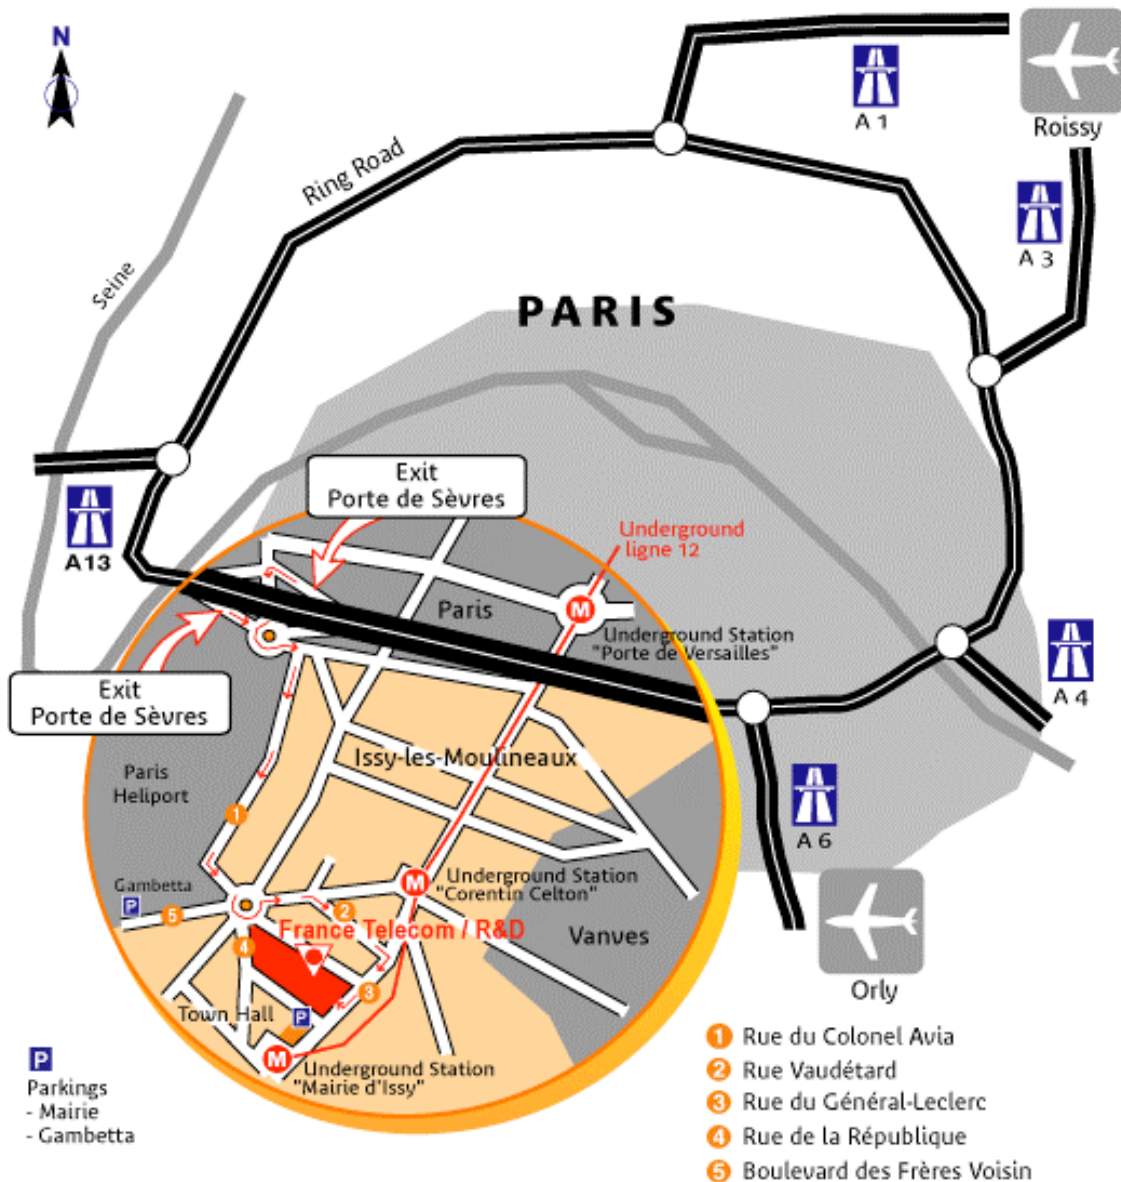

## VENUE ORANGE LABS ISSY-LES-MOULINEAUX

France Telecom  
38-40, rue du Général Leclerc  
92794 Issy Moulineaux  
France  
Phone: +33 1 45 29 44 44

### Access Map

## HOW TO GET THERE

From Airports	
<b>From ROISSY-Charles De Gaulle (CDG) airport to Orange Labs R&amp;D</b>	
<b>ROISSY BUS</b>	Departure from Roissy to Opéra subway station Once at Opéra station, take line 3 (direction « Pont de Levallois-Bécon ») and stop at St Lazare subway station. From St Lazare station, take line 12 (Direction « Mairie d'Issy » ) and stop Mairie d'Issy station
<b>RER (Regional Train)</b>	Departure from Roissy CDG Airport to Denfert-Rochereau RER station. Once at Denfert-Rochereau, take line 4 (direction « Porte de Clignancourt ») and stop at Montparnasse-Bienvenue subway station. From Montparnasse-Bienvenue, take line 12 (direction « Mairie d'Issy ») and stop at Mairie d'Issy station.
<b>TAXIS</b>	Taxis are available at the airport: (fare > 35 to 40 € , for about 1 h 45 mn)
<b>From ORLY airport to Orange Labs R&amp;D</b>	
<b>ORLYBUS</b>	Departure from Orly airport to Denfert-Rochereau subway station. Once at Denfert-Rochereau, take line 4 (Direction « Porte de Clignancourt ») and stop at Montparnasse-Bienvenue subway station. From Montparnasse, take line 12 (Direction « Mairie d'Issy ») and stop at Mairie d'Issy station.
<b>ORLYVAL RER</b>	Departure from Orly RER station to Denfert-Rochereau RER station. Once at Denfert-Rochereau, take the same route as written above.
<b>AIR FRANCE BUS</b>	Departure from Orly to Montparnasse. Once at Montparnasse-Bienvenue subway station, take line 12 (Direction «Mairie d'Issy») and stop at Mairie d'Issy station (terminus).
<b>TAXIS</b>	Taxis are available at Orly Airport.